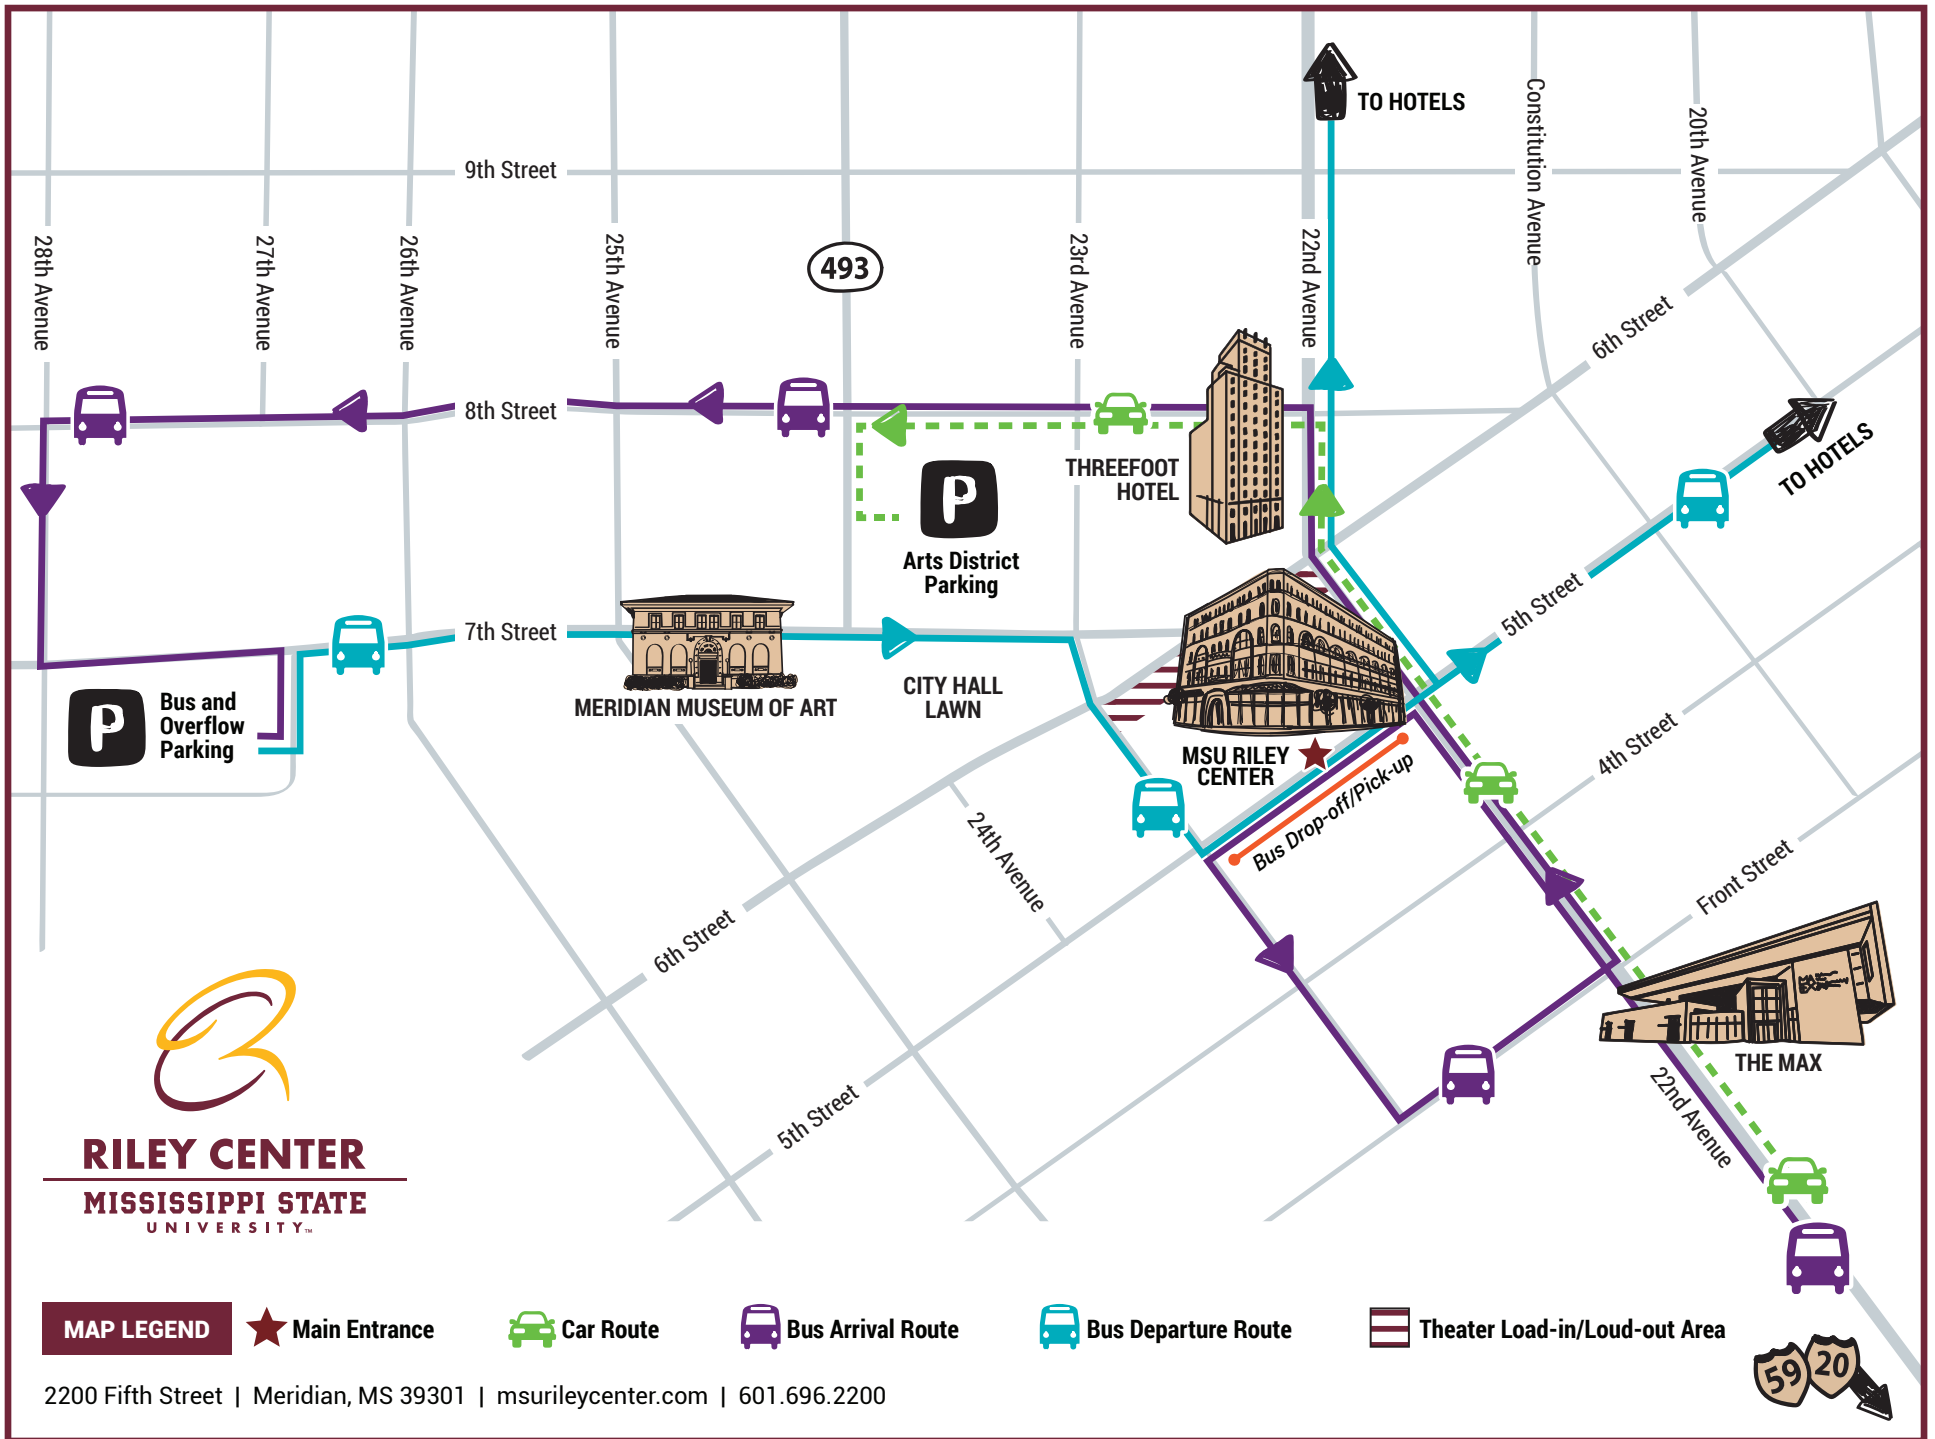

250+ **40+**
Attendees **Lines**

In years past we have had over 250 attendees and over 40 different lines represented.

WHERE?

MSU RILEY CENTER
Downtown Meridian

WHEN?

APRIL 15
10:00 AM-1:00 PM

HAPPY HOUR!

The Boxcar Rooftop @ The Threefoot Hotel April 14
5:30 PM-7:00 PM

WHAT DO YOU NEED TO DO?

RSVP and pay your booth fee by April 1st.

LINKS

RSVP

ACCOMMODATIONS

Discounted rates available at the Threefoot Hotel. This hotel rate expires on March 22.

MSU RILEY CENTER

RILEY CENTER
MISSISSIPPI STATE
 UNIVERSITY™

- MAP LEGEND** ★ Main Entrance 🚗 Car Route 🚌 Bus Arrival Route 🚌 Bus Departure Route 🎭 Theater Load-in/Loud-out Area

2200 Fifth Street | Meridian, MS 39301 | msurileycenter.com | 601.696.2200

MSU RILEY CENTER

From 22nd Ave turn left onto 6th & 7th Street, and you will see the loading zone.

Please load-in and then move your vehicle.